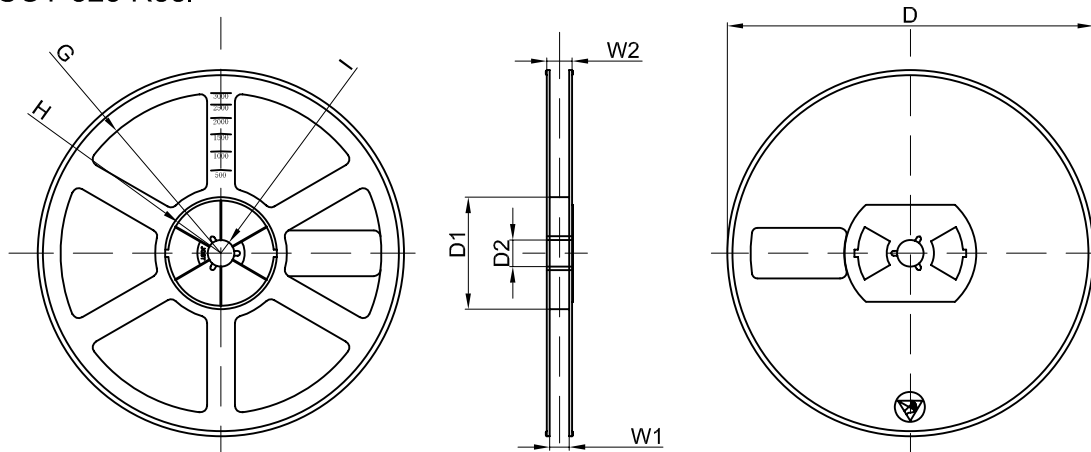

中心距：1.00
 脚宽：0.20/0.30
 焊盘宽：0.40/0.50
 脚长：0.40
 焊盘长：0.60

技术要求

1. 塑封体尺寸1.60×0.80；
2. 未注公差为：±0.05；
3. 所有单位为：mm。

媒体编号

镀涂

旧底图总号

SOT-523
焊盘

底图总号

SOT-523 Embossed Carrier Tape

Packaging Description:

SOT-523 parts are shipped in tape. The carrier tape is made from a dissipative (carbon filled) polycarbonate resin. The cover tape is a multilayer film (Heat Activated Adhesive in nature) primarily composed of polyester film, adhesive layer, sealant, and anti-static sprayed agent. These reeled parts in standard option are shipped with 3,000 units per 7" or 17.8cm diameter reel. The reels are clear in color and is made of polystyrene plastic (anti-static coated).

Dimensions are in millimeter										
Pkg type	A	B	C	d	E	F	P0	P	P1	W
SOT-523	1.85	1.85	0.875	Ø1.50	1.75	3.50	4.00	4.00	2.00	8.00
(Tolerance)	+/-0.05	+/-0.05	+/-0.05	+/-0.1	+/-0.1	+/-0.1	+/-0.1	+/-0.1	+/-0.1	+0.3/-0.1

SOT-523 Tape Leader and Trailer

SOT-523 Reel

Dimensions are in millimeter								
Reel Option	D	D1	D2	G	H	I	W1	W2
7" Dia	Ø178.00	54.40	13.00	R78.00	R25.60	R6.50	9.50	12.30
Tolerance	+/-2	+/-1	+/-1	+/-1	+/-1	+/-1	+/-1	+/-1