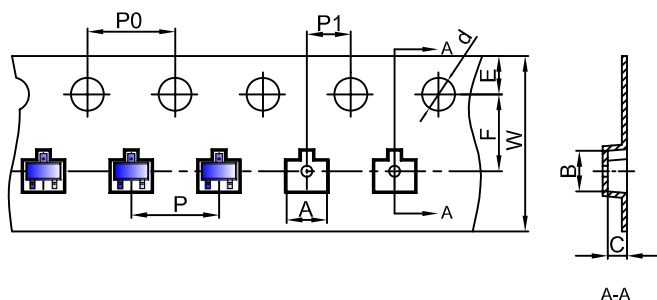

中心距：1.00
 脚宽：0.20/0.30
 焊盘宽：0.40/0.50
 脚长：0.40
 焊盘长：0.60

技术要求

1. 塑封体尺寸1.60×0.80；
2. 未注公差为：±0.05；
3. 所有单位为：mm。

媒体编号

镀涂

旧底图总号

SOT-523
焊盘

底图总号

SOT-523 Embossed Carrier Tape

Packaging Description:

SOT-523 parts are shipped in tape. The carrier tape is made from a dissipative (carbon filled) polycarbonate resin. The cover tape is a multilayer film (Heat Activated Adhesive in nature) primarily composed of polyester film, adhesive layer, sealant, and anti-static sprayed agent. These reeled parts in standard option are shipped with 3,000 units per 7" or 17.8cm diameter reel. The reels are clear in color and is made of polystyrene plastic (anti-static coated).

Dimensions are in millimeter										
Pkg type	A	B	C	d	E	F	P0	P	P1	W
SOT-523	1.85	1.85	0.875	Ø1.50	1.75	3.50	4.00	4.00	2.00	8.00
(Tolerance)	+/-0.05	+/-0.05	+/-0.05	+/-0.1	+/-0.1	+/-0.1	+/-0.1	+/-0.1	+/-0.1	+0.3/-0.1

SOT-523 Tape Leader and Trailer

SOT-523 Reel

Dimensions are in millimeter								
Reel Option	D	D1	D2	G	H	I	W1	W2
7" Dia	Ø178.00	54.40	13.00	R78.00	R25.60	R6.50	9.50	12.30
Tolerance	+/-2	+/-1	+/-1	+/-1	+/-1	+/-1	+/-1	+/-1