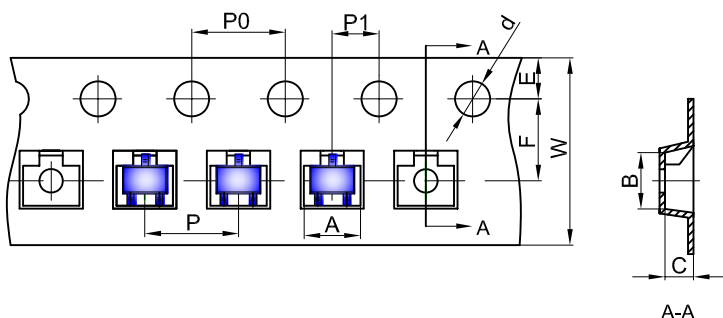

制图:

描图:

幅面: A4

SOT-323 Tape and reel

SOT-323 Embossed Carrier Tape

Packaging Description:

SOT-323 parts are shipped in tape. The carrier tape is made from a dissipative (carbon filled) polycarbonate resin. The cover tape is a multilayer film (Heat Activated Adhesive in nature) primarily composed of polyester film, adhesive layer, sealant, and anti-static sprayed agent. These reeled parts in standard option are shipped with 3,000 units per 7" or 17.8cm diameter reel. The reels are clear in color and is made of polystyrene plastic (anti-static coated).