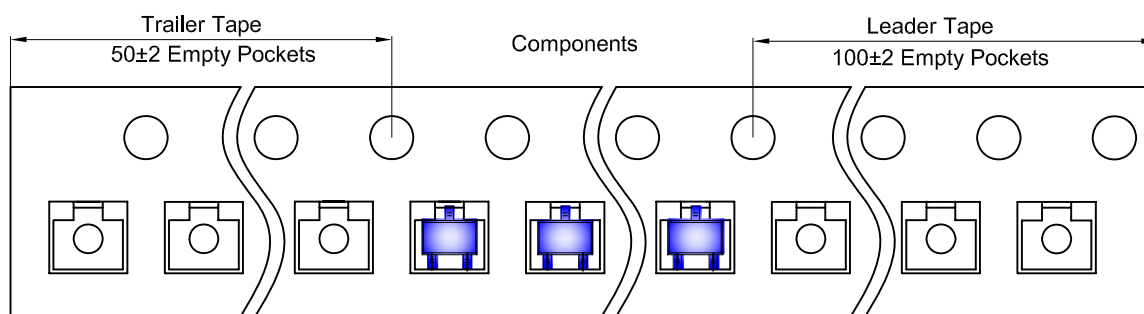

SOT-323 Tape Leader and Trailer