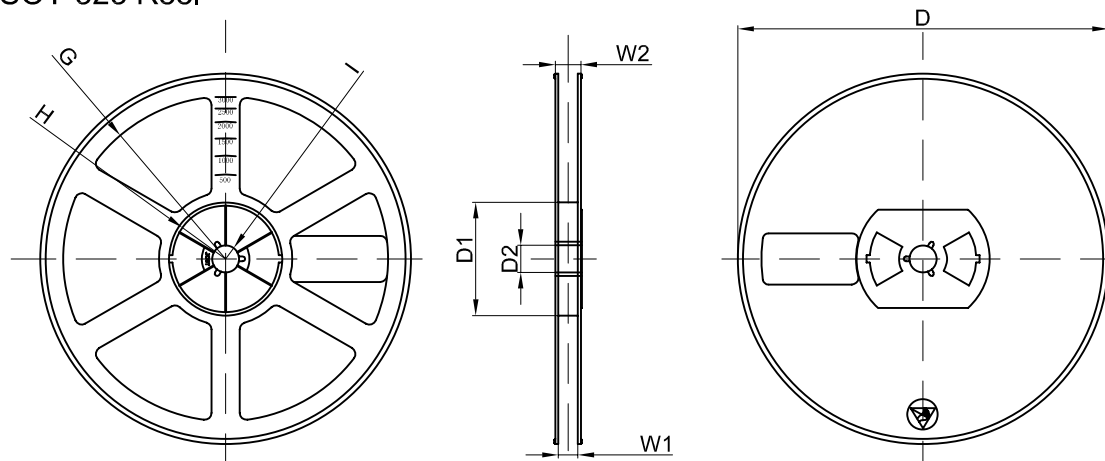

SOT-323 PACKAGE OUTLINE DIMENSIONS

Symbol	Dimensions In Millimeters		Dimensions In Inches	
	Min.	Max.	Min.	Max.
A	0.900	1.100	0.035	0.043
A1	0.000	0.100	0.000	0.004
A2	0.900	1.000	0.035	0.039
b	0.200	0.400	0.008	0.016
c	0.080	0.150	0.003	0.006
D	2.000	2.200	0.079	0.087
E	1.150	1.350	0.045	0.053
E1	2.150	2.450	0.085	0.096
e	0.650 TYP.		0.026 TYP.	
e1	1.200	1.400	0.047	0.055
L	0.525 REF.		0.021 REF.	
L1	0.260	0.460	0.010	0.018
θ	0°	8°	0°	8°

中心距: 1.30
 脚宽: 0.30
 焊盘宽: 0.50
 脚长: 0.53
 焊盘长: 0.80

技术要求

1. 塑封体尺寸 2.10×1.25;
2. 未注公差为: ±0.05;
3. 所有单位为: mm。

媒体编号

镀涂

旧底图总号

SOT-323
焊盘

底图总号

制图:

描图:

幅面: A4

SOT-323 Tape and reel

SOT-323 Embossed Carrier Tape

Packaging Description:

SOT-323 parts are shipped in tape. The carrier tape is made from a dissipative (carbon filled) polycarbonate resin. The cover tape is a multilayer film (Heat Activated Adhesive in nature) primarily composed of polyester film, adhesive layer, sealant, and anti-static sprayed agent. These reeled parts in standard option are shipped with 3,000 units per 7" or 17.8cm diameter reel. The reels are clear in color and is made of polystyrene plastic (anti-static coated).

SOT-323 Tape Leader and Trailer

SOT-323 Reel

Dimensions are in millimeter								
Reel Option	D	D1	D2	G	H	I	W1	W2
7" Dia	Ø178.00	54.40	13.00	R78.00	R25.60	R6.50	9.50	12.30
Tolerance	+/-2	+/-1	+/-1	+/-1	+/-1	+/-1	+/-1	+/-1