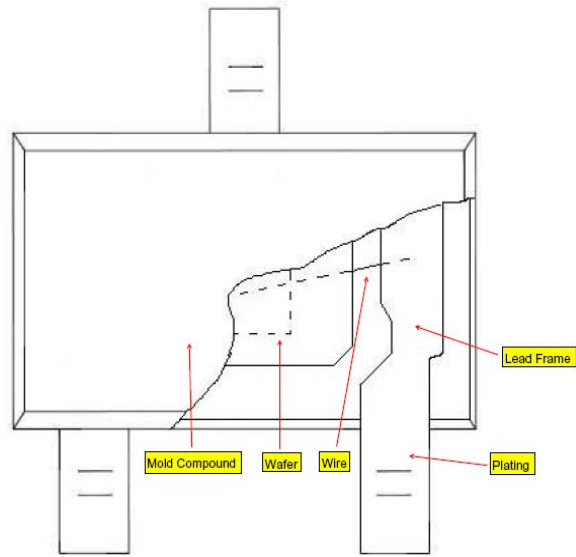

中心距: 1.30
 脚宽: 0.30
 焊盘宽: 0.50
 脚长: 0.53
 焊盘长: 0.80

技术要求

1. 塑封体尺寸 2.10×1.25;
2. 未注公差为: ±0.05;
3. 所有单位为: mm。

媒体编号

镀涂

旧底图总号

SOT-323
焊盘

底图总号

制图:

描图:

幅面: A4

SOT-323 Tape and reel

SOT-323 Embossed Carrier Tape

Packaging Description:

SOT-323 parts are shipped in tape. The carrier tape is made from a dissipative (carbon filled) polycarbonate resin. The cover tape is a multilayer film (Heat Activated Adhesive in nature) primarily composed of polyester film, adhesive layer, sealant, and anti-static sprayed agent. These reeled parts in standard option are shipped with 3,000 units per 7" or 17.8cm diameter reel. The reels are clear in color and is made of polystyrene plastic (anti-static coated).