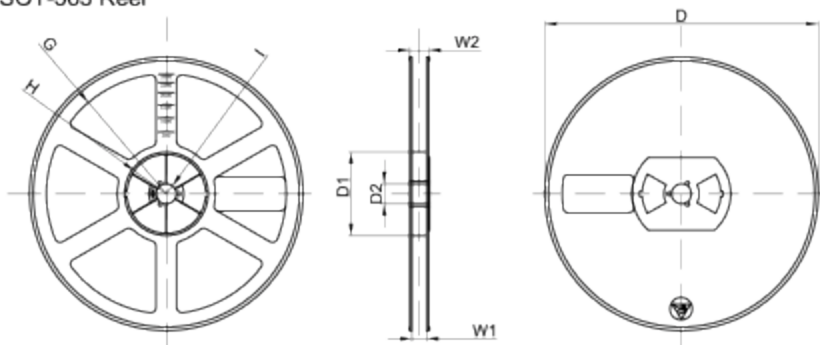

SOT-563 Reel

Dimensions are in millimeter

Reel Option	D	D1	D2	G	H	I	W1	W2
7" Dia	Ø178.00	54.40	13.00	R78.00	R25.60	R6.50	9.50	12.30
Tolerance	+/-2	+/-1	+/-1	+/-1	+/-1	+/-1	+/-1	+/-1

REEL	Reel Size	Box	Box Size(mm)	Carton	Carton Size(mm)	G.W.(kg)
3000 pcs	7 Inch	45,000 pcs	203×203×195	180,000 pcs	438×438×220