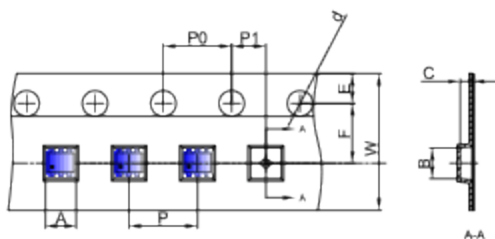

描图:

幅面: A4

正视图

侧视图

SOT-563 Tape and reel

SOT-563 Embossed Carrier Tape

Packaging Description:

SOT-563 parts are shipped in tape. The carrier tape is made from a dissipative (carbon filled) polycarbonate resin. The cover tape is a multilayer film (Heat Activated Adhesive in nature) primarily composed of polyester film, adhesive layer, sealant, and anti-static sprayed agent. These reeled parts in standard option are shipped with 3,000 units per 7" or 17.8cm diameter reel. The reels are clear in color and is made of polystyrene plastic (anti-static coated).

Dimensions are in millimeter

Plg type	A	B	C	d	E	F	P0	P	P1	W
SOT-563	1.78	1.78	0.69	Ø1.60	1.75	3.50	4.00	4.00	2.00	8.00
(Tolerance)	+/-0.1	+/-0.1	+/-0.1	+/-0.1	+/-0.1	+/-0.1	+/-0.1	+/-0.1	+/-0.1	+/-0.1

SOT-563 Tape Leader and Trailer