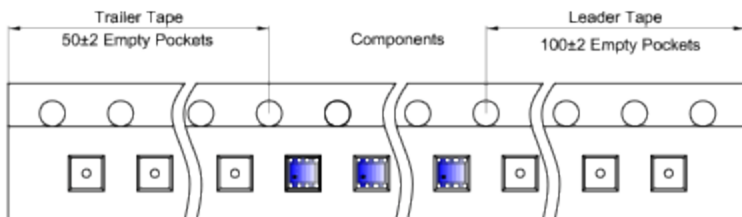

描图:

幅面: A4

正视图

侧视图

SOT-563 Tape and reel

SOT-563 Embossed Carrier Tape

Packaging Description:

SOT-563 parts are shipped in tape. The carrier tape is made from a dissipative (carbon filled) polycarbonate resin. The cover tape is a multilayer film (Heat Activated Adhesive in nature) primarily composed of polyester film, adhesive layer, sealant, and anti-static sprayed agent. These reeled parts in standard option are shipped with 3,000 units per 7" or 17.8cm diameter reel. The reels are clear in color and is made of polystyrene plastic (anti-static coated).

Dimensions are in millimeter

Plg type	A	B	C	d	E	F	P0	P	P1	W
SOT-563	1.78	1.78	0.69	Ø1.60	1.75	3.50	4.00	4.00	2.00	8.00
(Tolerance)	+/-0.1	+/-0.1	+/-0.1	+/-0.1	+/-0.1	+/-0.1	+/-0.1	+/-0.1	+/-0.1	+/-0.1

SOT-563 Tape Leader and Trailer