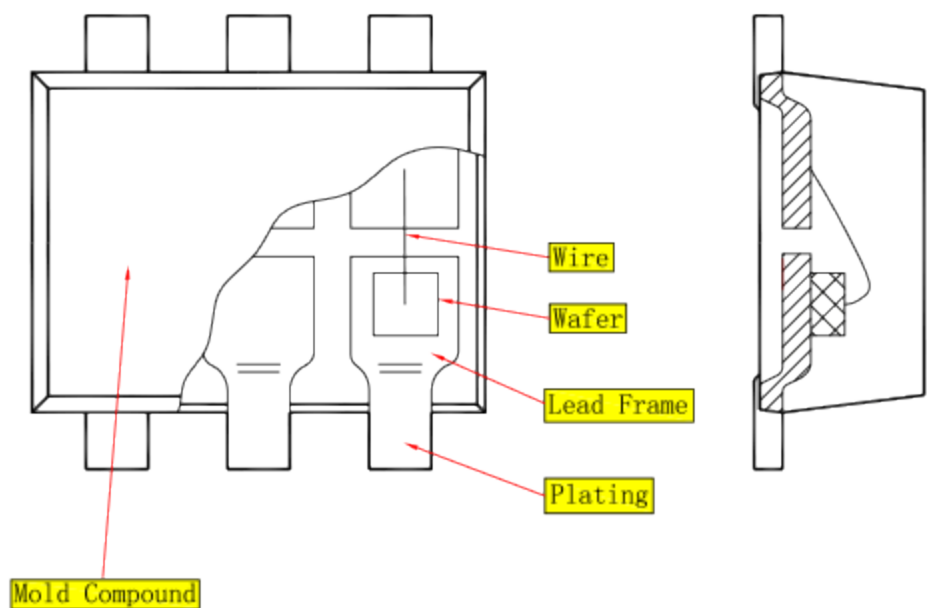

中心距：0.50
 脚宽：0.22
 焊盘宽：0.30
 脚长：0.20
 焊盘长：0.30

技术要求

1. 塑封体尺寸1.60×1.20;
2. 未注公差为：±0.05;
3. 所有单位为：mm。

媒体编号

镀涂

旧底图总号

底图总号

更改标记	数量	更改单号	签名	日期
设计				
审核				
工艺				
标准化				
批准				

描图:

幅面: A4

正视图

侧视图

SOT-563 Tape and reel

SOT-563 Embossed Carrier Tape

Packaging Description:

SOT-563 parts are shipped in tape. The carrier tape is made from a dissipative (carbon filled) polycarbonate resin. The cover tape is a multilayer film (Heat Activated Adhesive in nature) primarily composed of polyester film, adhesive layer, sealant, and anti-static sprayed agent. These reeled parts in standard option are shipped with 3,000 units per 7" or 17.8cm diameter reel. The reels are clear in color and is made of polystyrene plastic (anti-static coated).